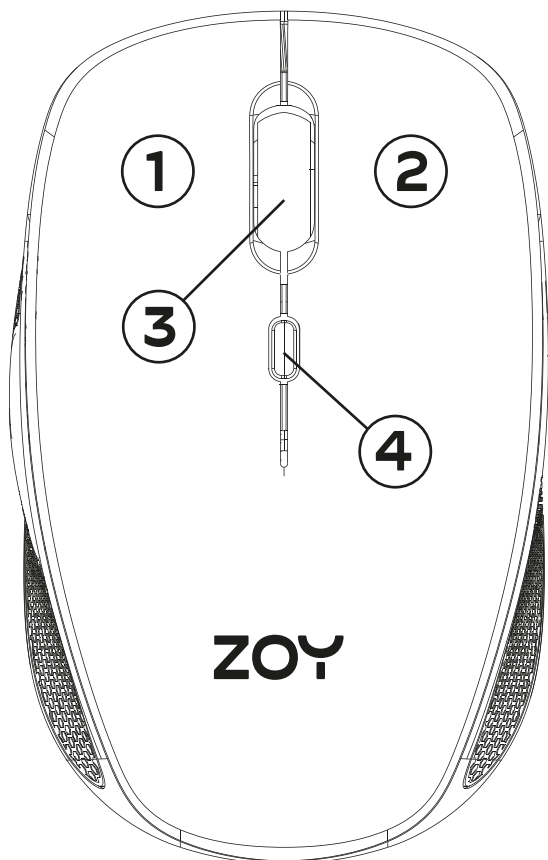

Description of buttons:

1. Left button
2. Right button
3. Scroll wheel
4. DPI change

ON/OFF switch is on the bottom side of the device.

Quick start guide:

Step 1: Plug the USB Receiver into the USB port of the computer.

Step 2: Correctly install 1 AA battery (mouse battery slot is at the bottom of the device).

Step 3: If the connection is successful, the LED light indicator will light up.

Technical specification:

Size (mm): 98,6 x 63,1 x 34,1

Connection mode: 2.4GHz wireless

Base DPI: 800/1200/1600 dpi adjustable

4 buttons

Operating range up to 8-10 meters

Plug and play

Battery: AA*1 (included in package)

Compatible with Windows95/98/2000/XP/7/8/10/11/Vista and IOS

Refresh rate: 125Hz

Type: optical

Package contents:

- ZOY Wireless Office Mouse ZMS28
- USB nano receiver
- Manual
- 1*AA batteries

Warranty:

2 years

Warranty use and disclaimers:

- Detailed warranty conditions are available on zoyoffice.com